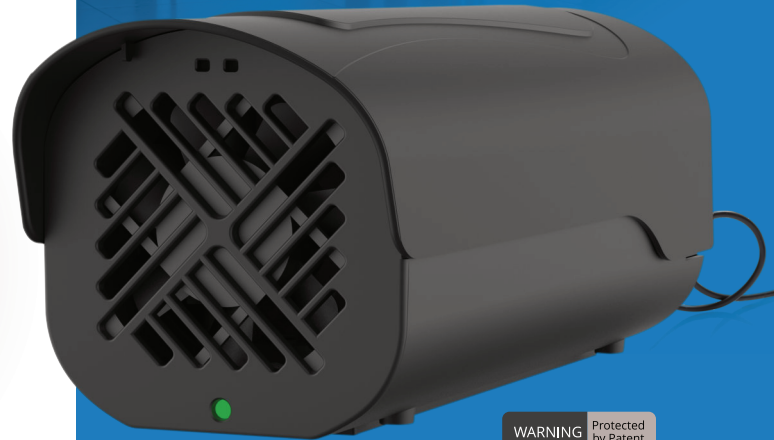

aromabeam™

APP-CONTROLLED SCENT DELIVERY SYSTEM

Perfect for scent marketing applications, the new Aroma Beam™ scent delivery system utilizes totally dry vapor technology. There are no messy liquids or sprays and no complicated timers to set. Aroma Beam™ is simple to control with the intuitive Scent Bridge™ smart phone app for Android and iOS.

Delicately traced Scentsia™ fragrance formulations are developed specifically for experiential scenting in large spaces.

Control daily and weekly schedules, set time intervals and control fragrance intensity with your smart phone!